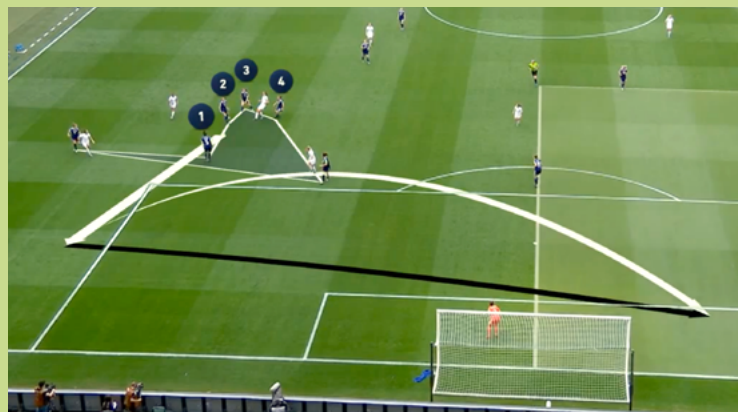

Tactic Lite

Easy to use, cost-effective but powerful 3D telestration for Soccer Academies, Scouting Departments, fast-paced indoor sports, Colleges, Universities, Analysts and Coaches who want to start explaining basic tactical principles using graphics.

3D graphics in freeze frames combined with the easiest possible workflow make Tactic Lite the perfect telestration tool for quick but high quality analysis.

You can use your existing laptop to run Tactic Lite; no specialist hardware is required so you can be up and running in no time, it's that easy.

With no pitch, court or line calibration required, graphics can be easily placed and are automatically keyed to produce professional results with minimal effort.

Tactic Lite works with a range of sports and different video types, from team sports like football, basketball and rugby, to more individual sports like tennis.

Buying Tactic Lite is easy too. RT Software offers monthly, quarterly and annual subscriptions, which are available in the [online store](#).

Virtually No Learning Curve

It really is that easy to use. The intuitive nature of Tactic means that it can be used straight away. For those who want to become expert users, Tactic provides video tutorials covering all its features.